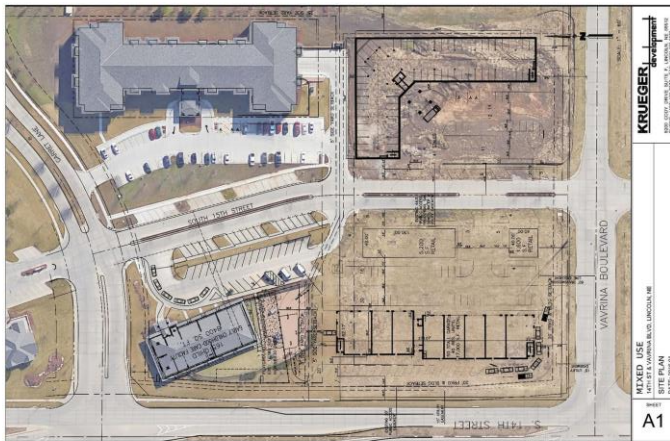

SOUTHEAST VIEW
NO SCALE

SOUTHWEST VIEW
NO SCALE

BIRDEYE VIEW
NO SCALE

NORTHEAST VIEW
NO SCALE

EAST ELEVATION
NO SCALE

WEST ELEVATION
NO SCALE

NORTH ELEVATION
NO SCALE

SOUTH ELEVATION
NO SCALE

EAST ELEVATION
NO SCALE

WEST ELEVATION
NO SCALE

NORTH ELEVATION
NO SCALE

SOUTH ELEVATION
NO SCALE

New Mixed-Use Building Now Leasing!

- Just south of 14th and Pine Lake
- Suites from 1736-5600 sq ft
- Rents from \$16/sq ft NNN